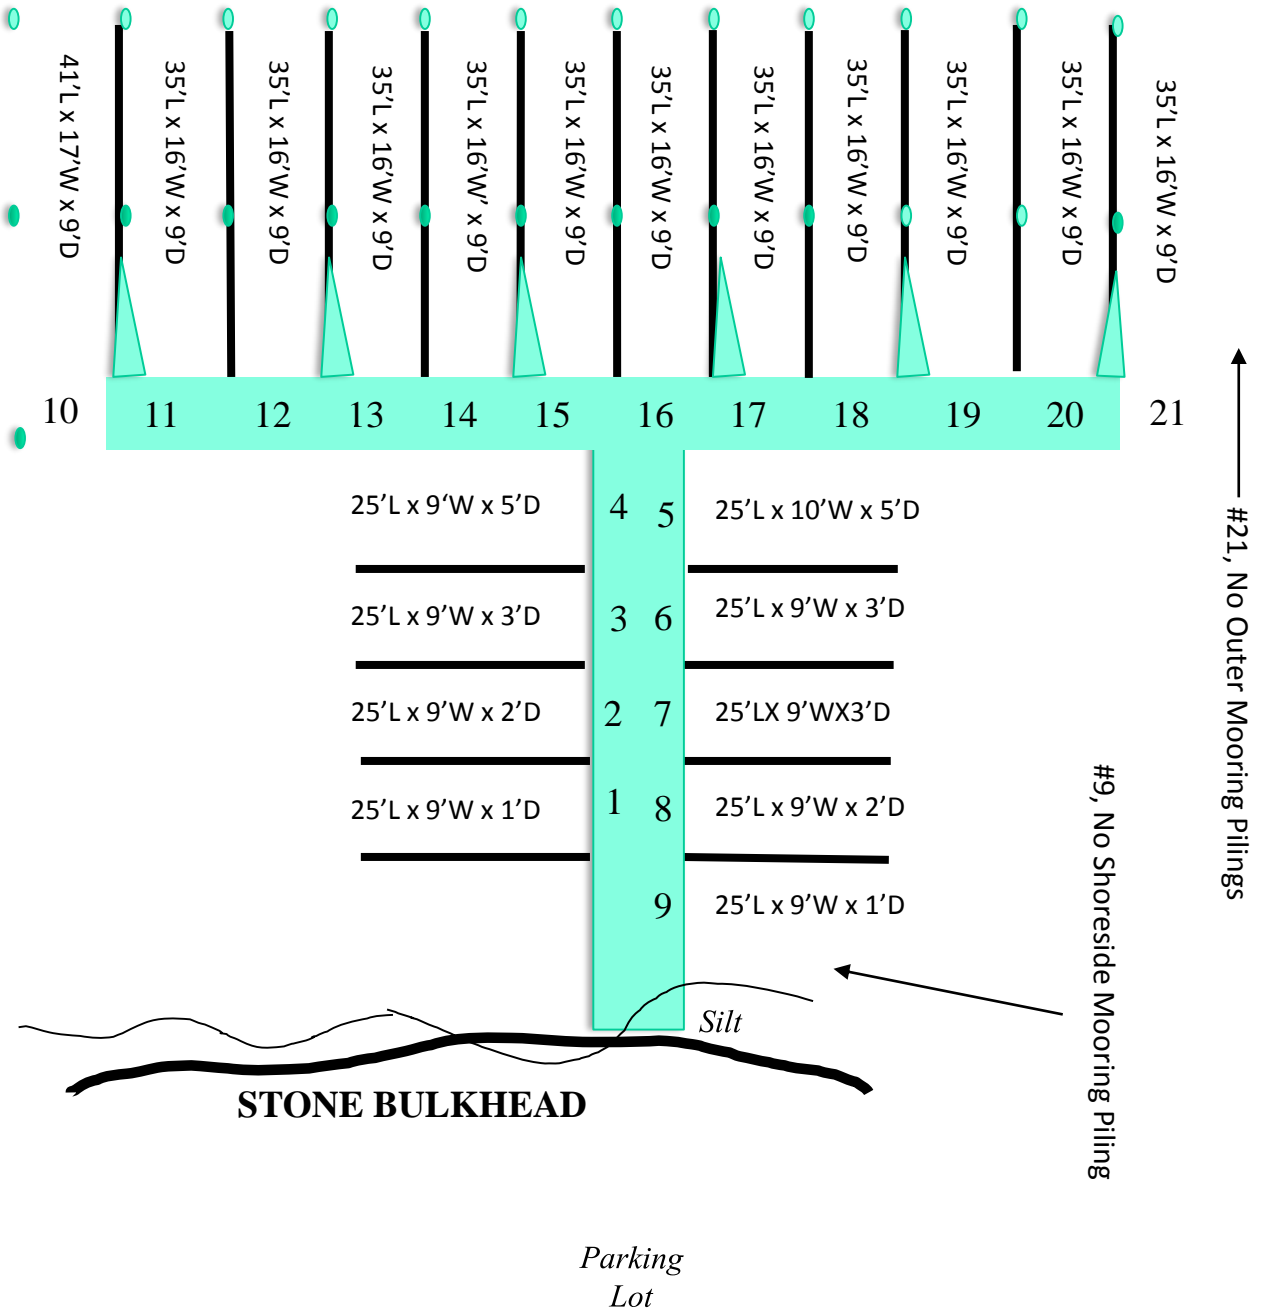

2019 Dock 1 Diagram

(dimensions are in feet, not to scale, depth markings approximate)

Dock 2 Slip Diagram

(dimensions are in feet, not to scale, depth markings approximate)

Floating Dock Diagram

Lynch Point Dock and Beach