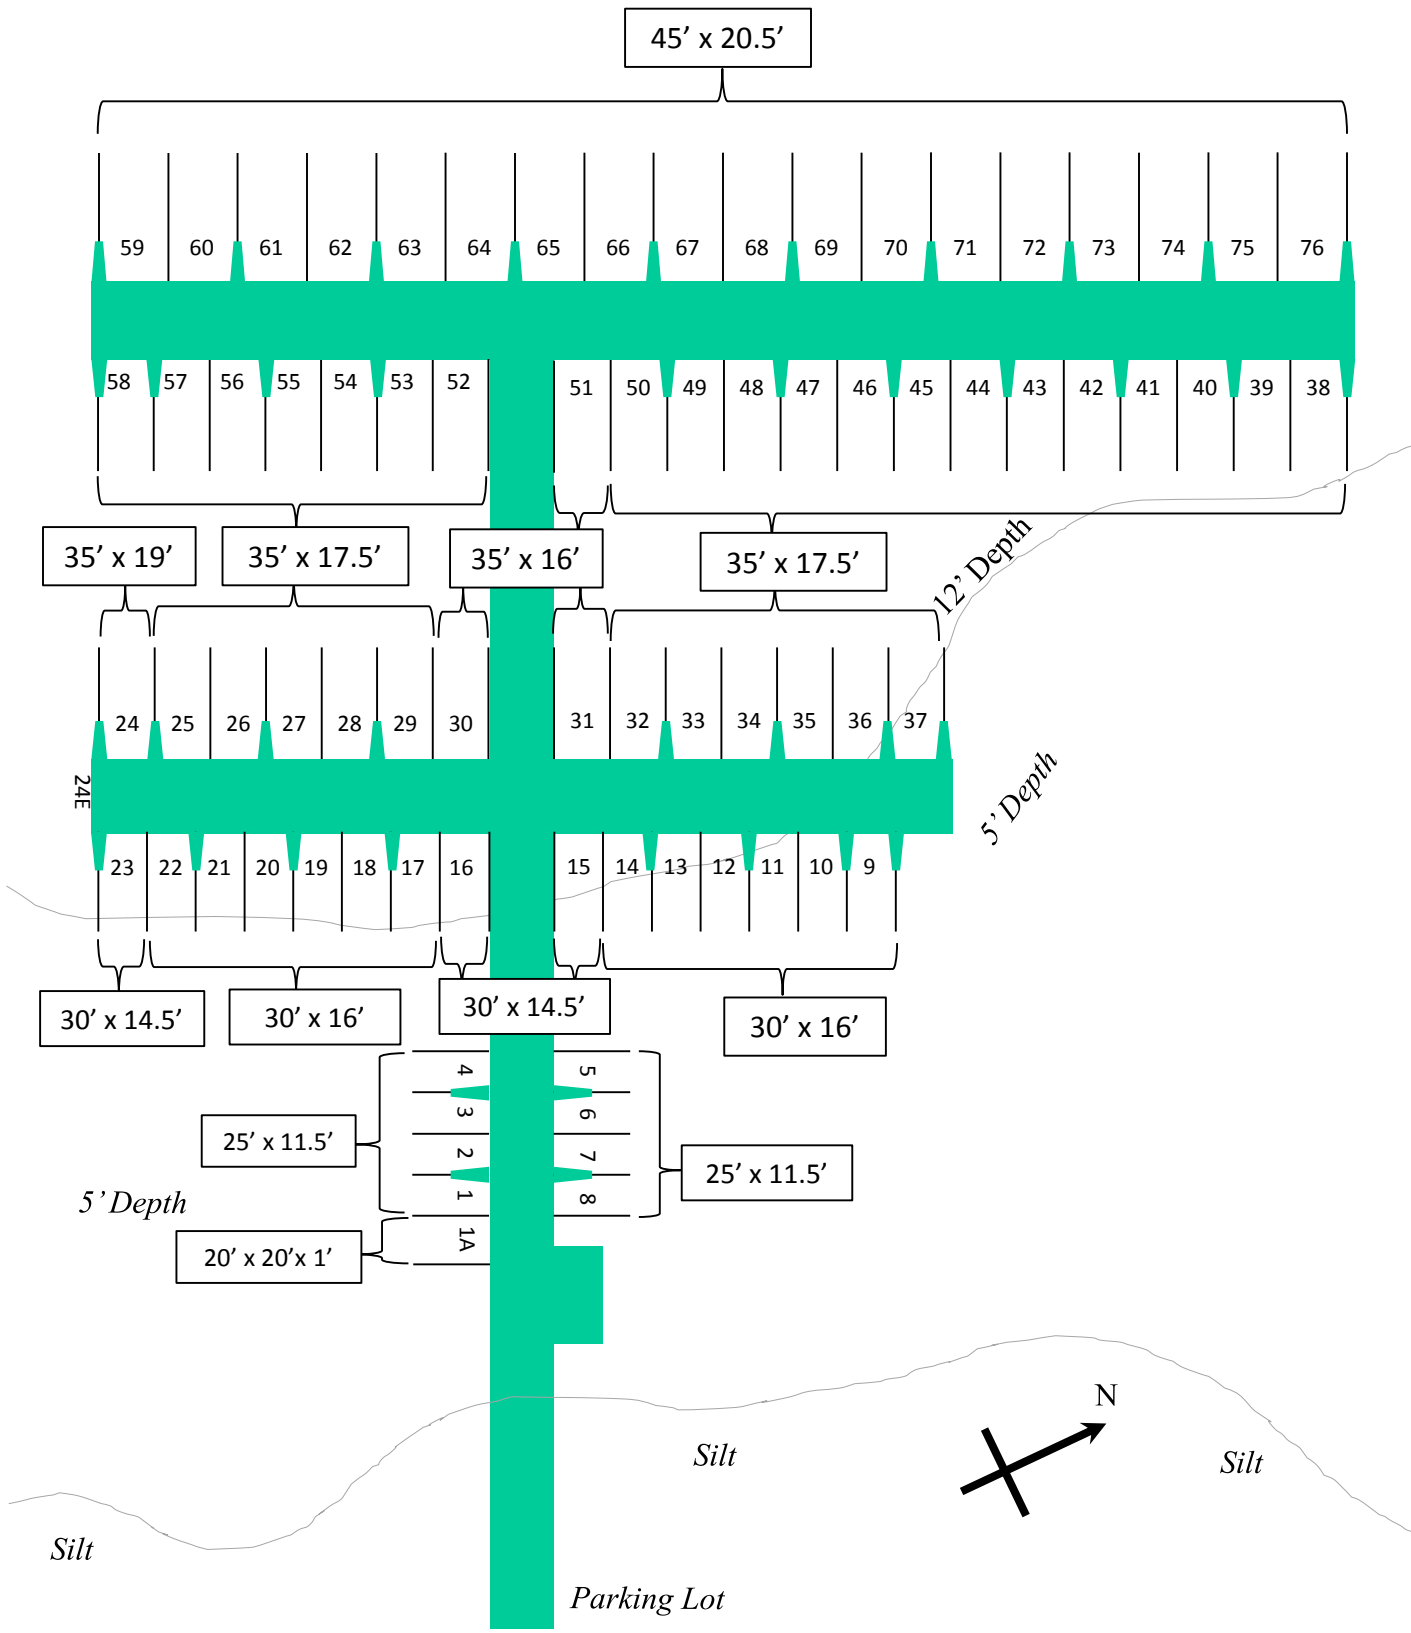

2019 Dock 1 Diagram

(dimensions are in feet, not to scale, depth markings approximate)

Dock 2 Slip Diagram

(dimensions are in feet, not to scale, depth markings approximate)

Floating Dock Diagram

Lynch Point Dock and Beach