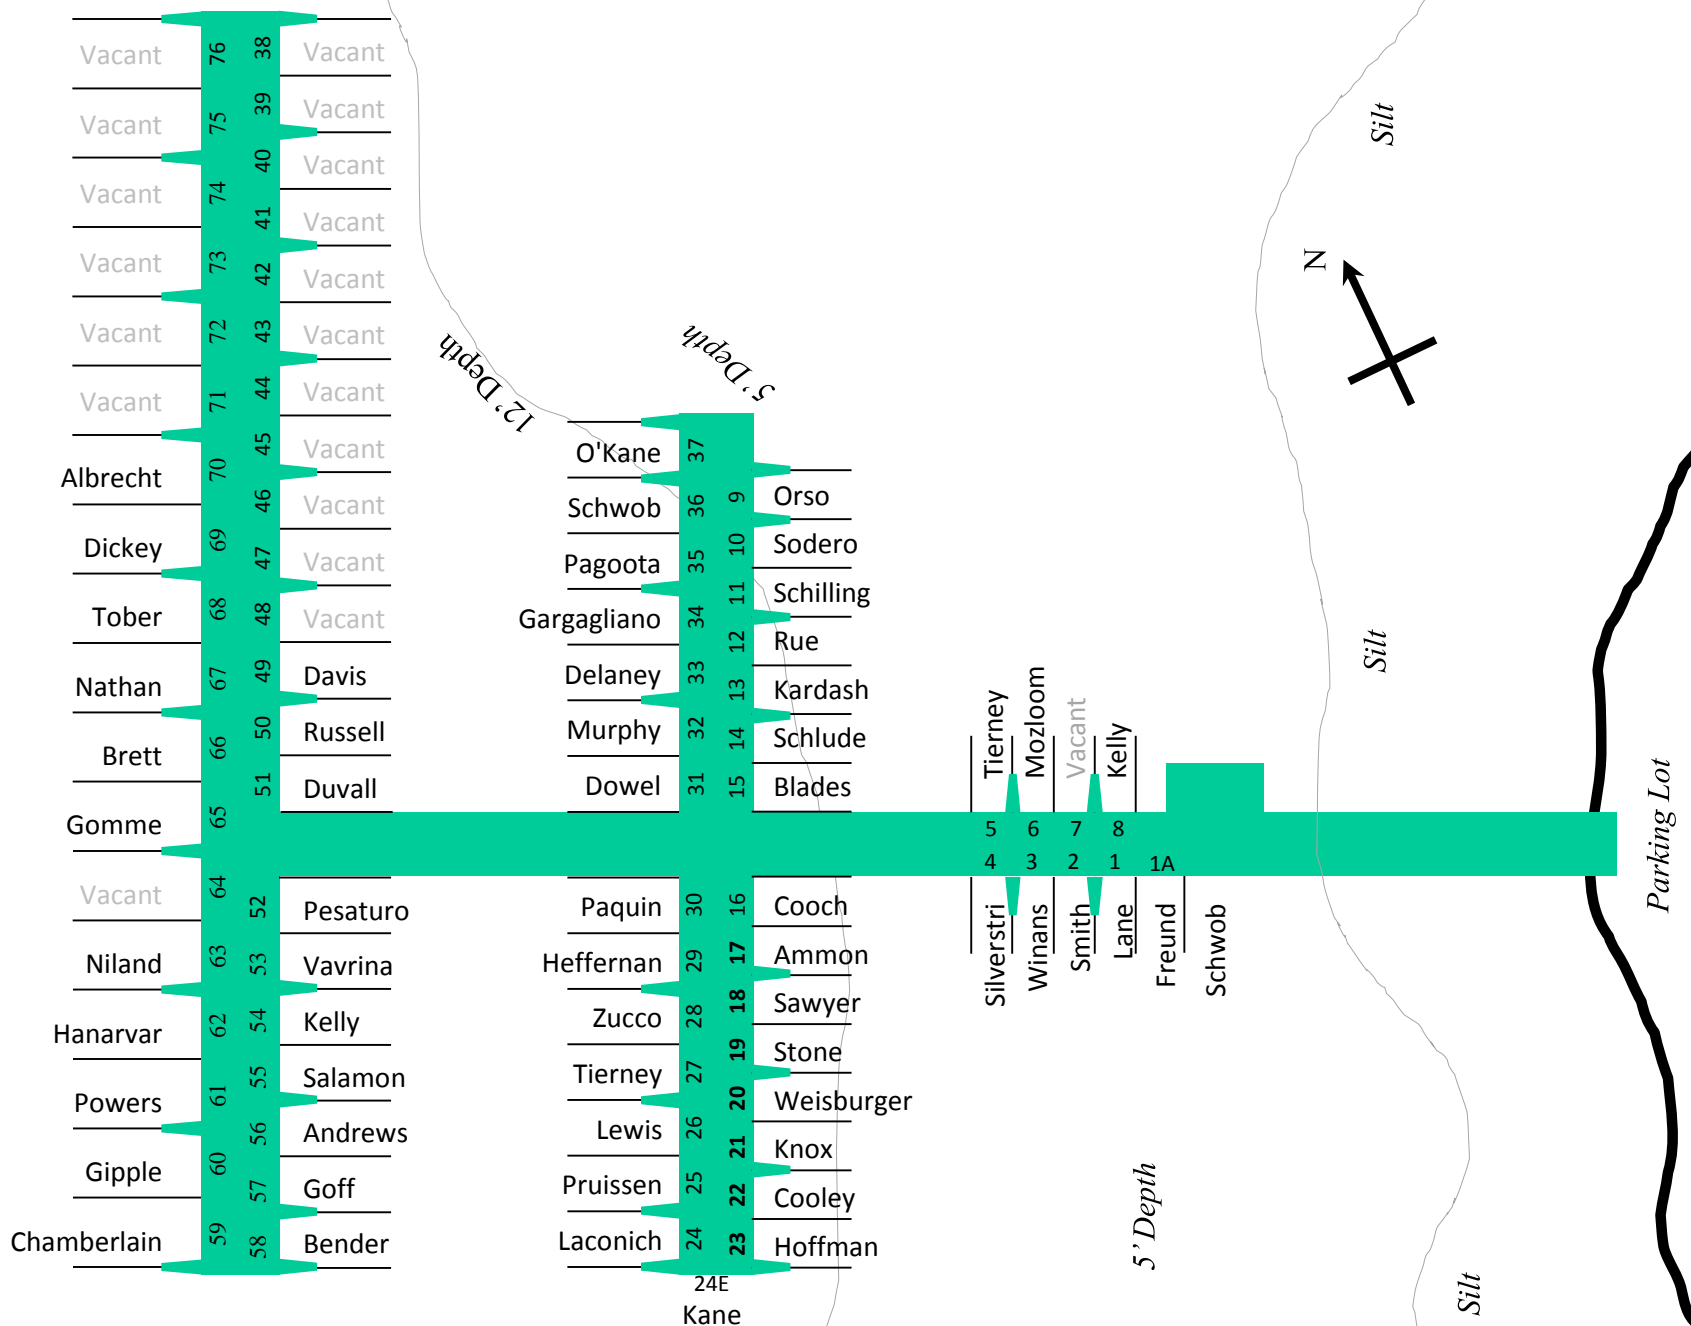

# 2018 Dock 1 Slip Assignments - May 27, 2018

## Lynch Point Dock

Parking Lot

Silt

Silt

# 2018 Dock 2 Slip Assignments – September 17, 2018

# 2018 Floating Dock Slip Assignments

(March 20, 2018)