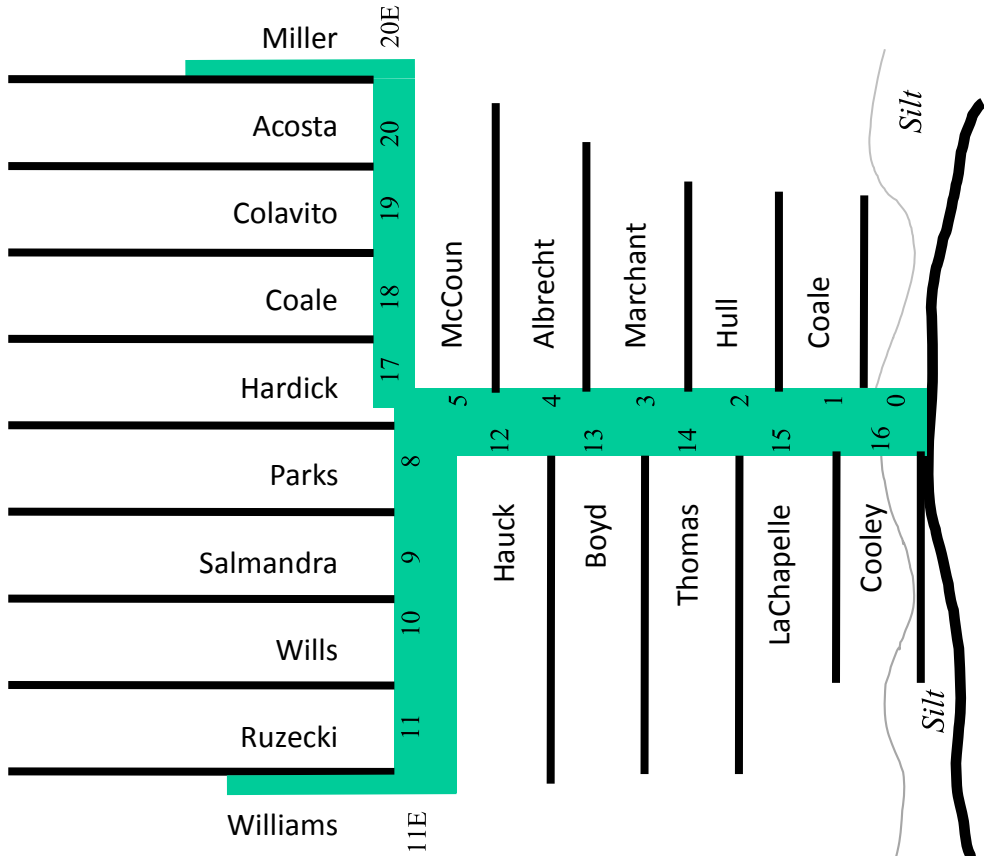

# 2018 Dock 1 Slip Assignments - May 27, 2018

## Lynch Point Dock

Parking Lot

Silt

Silt

# 2018 Dock 2 Slip Assignments – September 17, 2018

# 2018 Floating Dock Slip Assignments

(March 20, 2018)