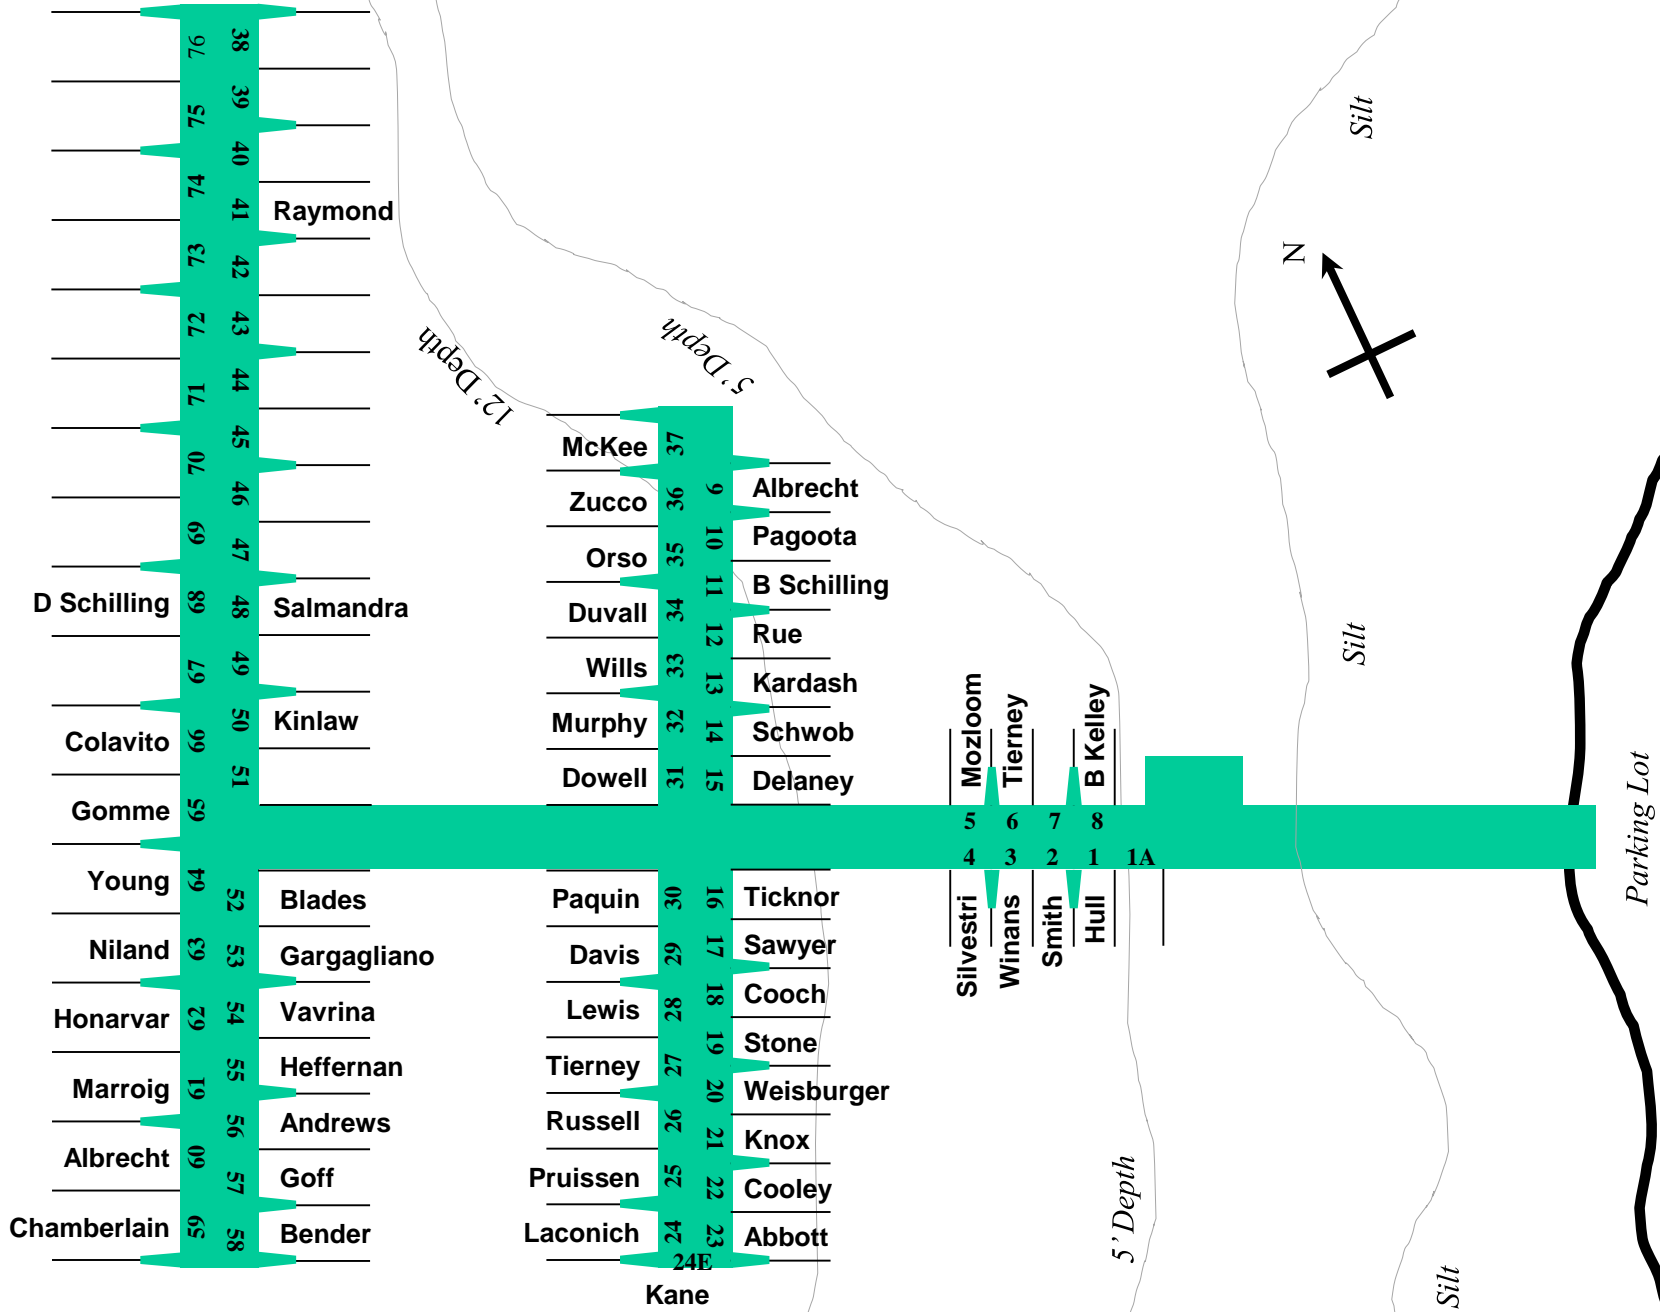

2019 Dock 2 Slip Assignments – April 17, 2019

2019 Dock 1 Slip Assignments - April 17, 2019

(dimensions are in feet, not to scale, depth markings approximate)

Floating Dock Diagram

Lynch Point Dock and Beach