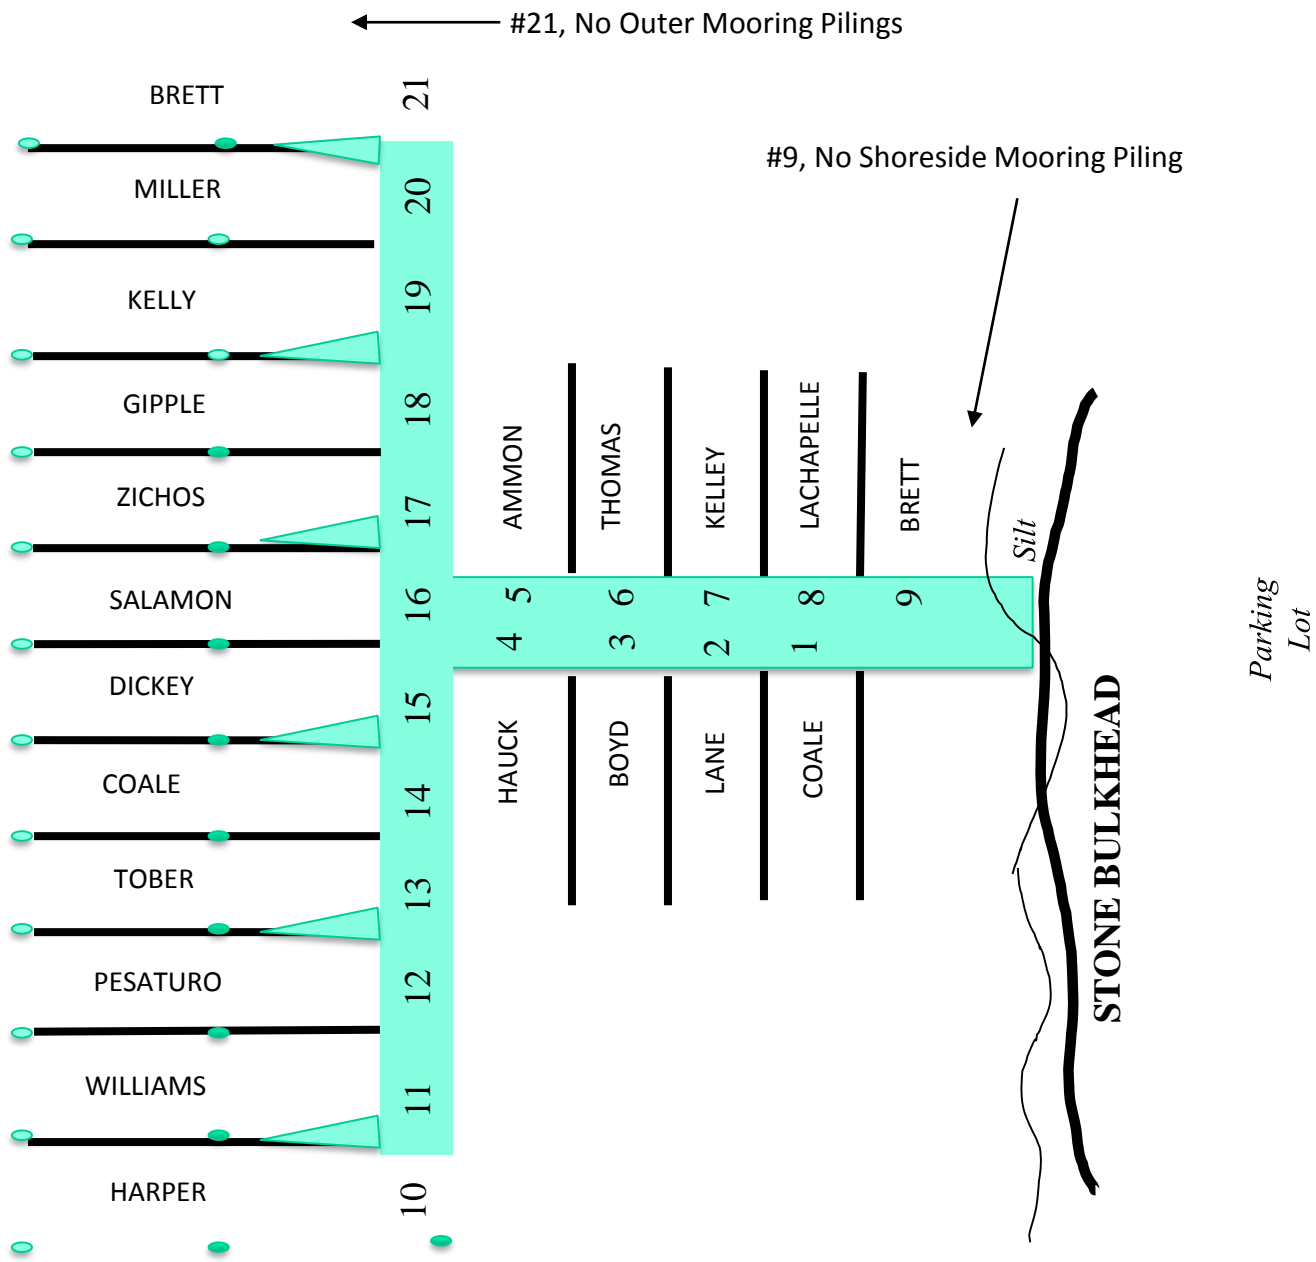

2019 Dock 2 Slip Assignments – April 17, 2019

2019 Dock 1 Slip Assignments - April 17, 2019

(dimensions are in feet, not to scale, depth markings approximate)

Floating Dock Diagram

Lynch Point Dock and Beach